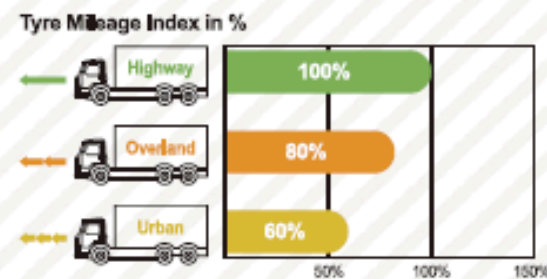

STOP AND ACCELERATION OPERATION