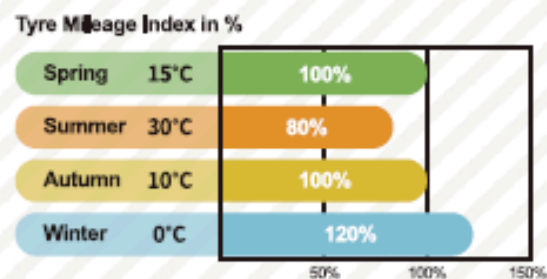

SEASONAL / AMBIENT TEMPERATURES