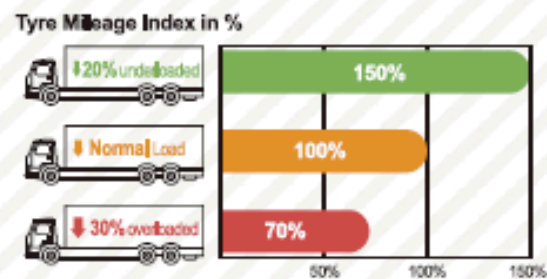

CARRYING LOAD