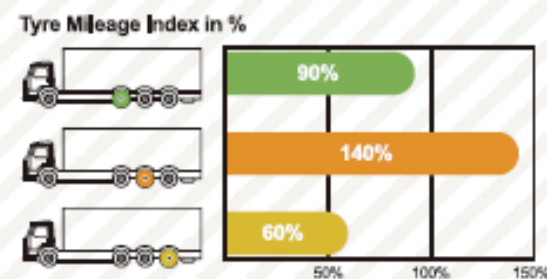

CARRYING LOAD

STOP AND ACCELERATION OPERATION

SEASONAL / AMBIENT TEMPERATURES

TRAILER AXLES

VIGOROUS TA800

- Applied for highway, urban and country road.
- Three rib pattern, extra sideslip resistance, delivers superior stability and drainage of driving.